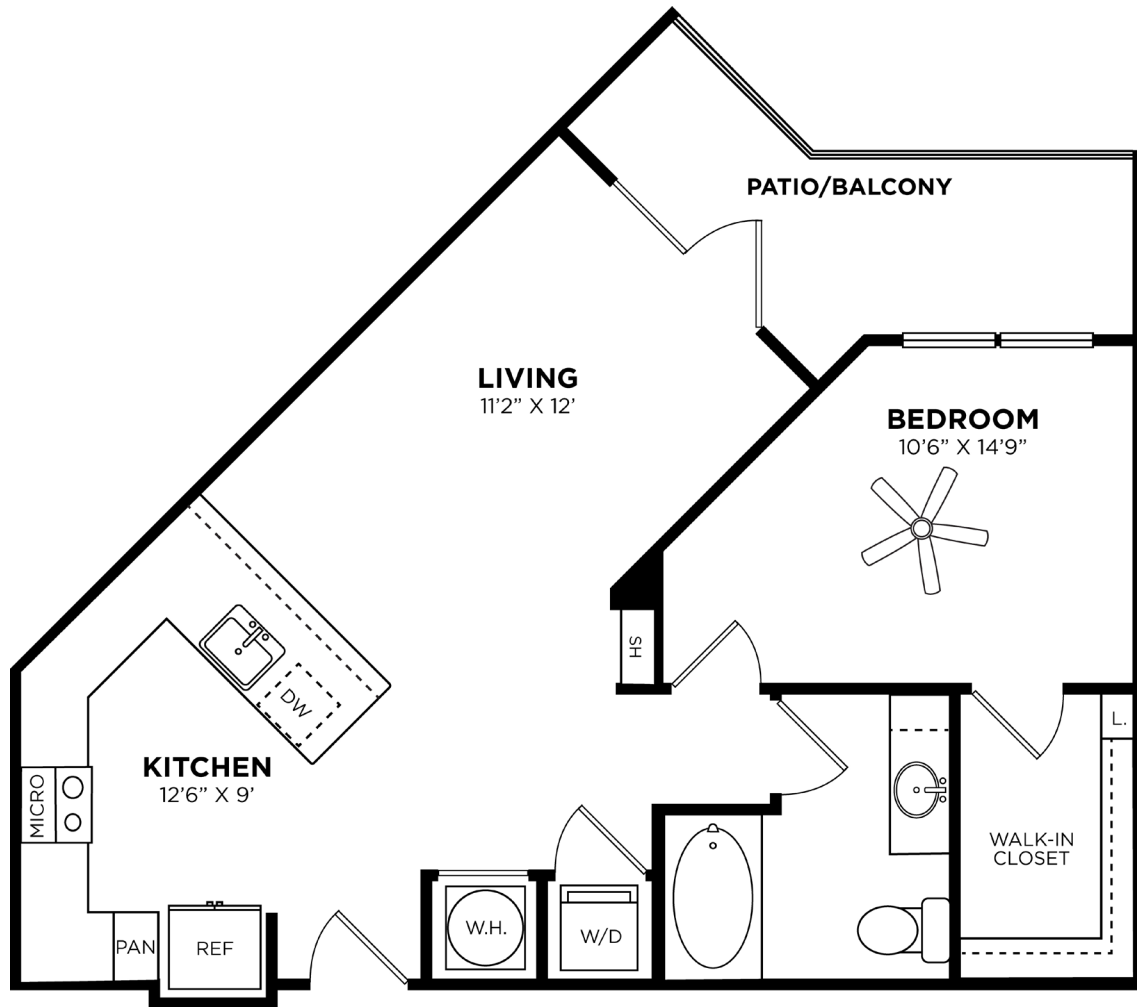

# PIEDMONT

1 BED / 1 BATH

726  
SQ. FT.

**GLENWOOD**  
AT GRANT PARK

860 Glenwood Avenue SE | Atlanta, GA 30316

404-795-4250 | [www.glenwoodatgrantpark.com](http://www.glenwoodatgrantpark.com)

*Floorplans are artist's rendering. All dimensions are approximate. Actual product and specifications may vary in dimension or detail. Not all features are available in every apartment. Prices and availability are subject to change. Please see a representative for details.*