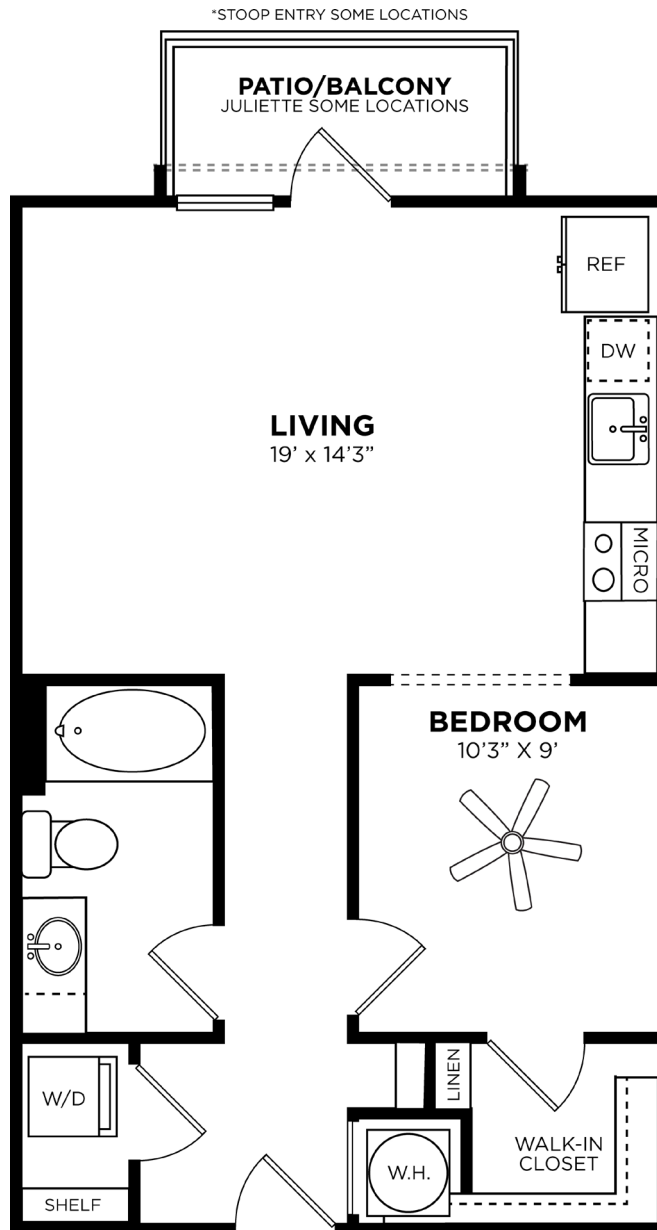

INMAN

STUDIO / 1 BATH

630
SQ. FT.

GLENWOOD
AT GRANT PARK

860 Glenwood Avenue SE | Atlanta, GA 30316

404-795-4250 | www.glenwoodatgrantpark.com

Floorplans are artist's rendering. All dimensions are approximate. Actual product and specifications may vary in dimension or detail. Not all features are available in every apartment. Prices and availability are subject to change. Please see a representative for details.