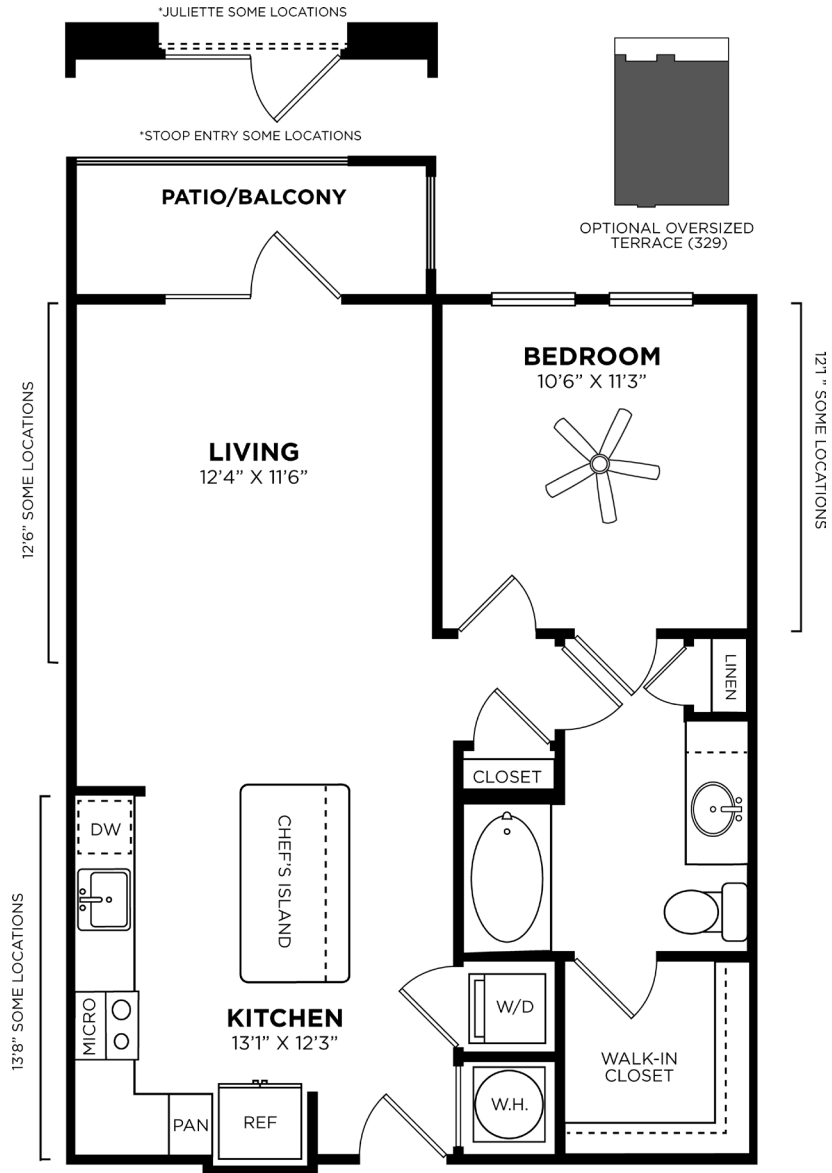

GLENWOOD

1 BED / 1 BATH

722
SQ. FT.

GLENWOOD
AT GRANT PARK

860 Glenwood Avenue SE | Atlanta, GA 30316

404-795-4250 | www.glenwoodatgrantpark.com

Floorplans are artist's rendering. All dimensions are approximate. Actual product and specifications may vary in dimension or detail. Not all features are available in every apartment. Prices and availability are subject to change. Please see a representative for details.