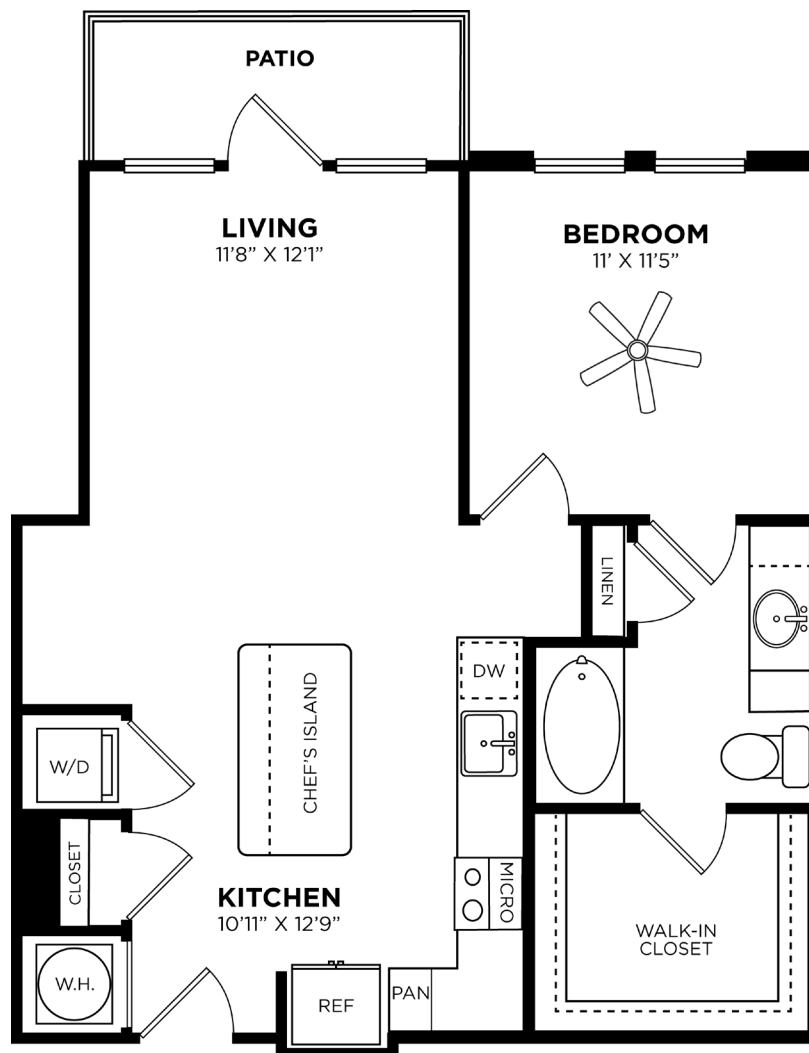

# GLENLAKE

1 BED / 1 BATH

747  
SQ. FT.

**GLENWOOD**  
AT GRANT PARK

860 Glenwood Avenue SE | Atlanta, GA 30316

404-795-4250 | [www.glenwoodatgrantpark.com](http://www.glenwoodatgrantpark.com)

*Floorplans are artist's rendering. All dimensions are approximate. Actual product and specifications may vary in dimension or detail. Not all features are available in every apartment. Prices and availability are subject to change. Please see a representative for details.*