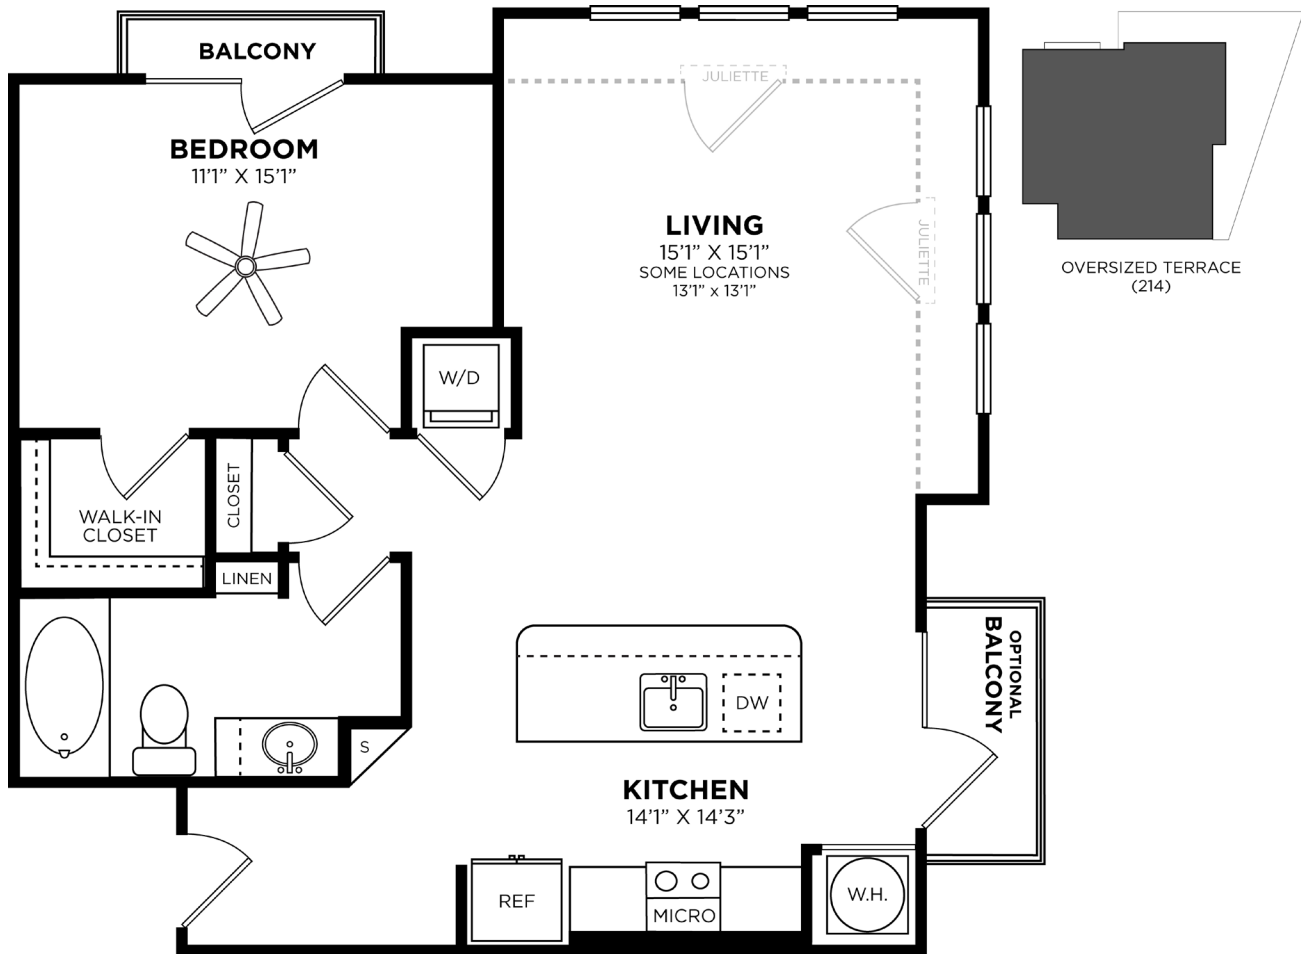

CENTRAL

1 BED / 1 BATH

816
SQ. FT.

GLENWOOD
AT GRANT PARK

860 Glenwood Avenue SE | Atlanta, GA 30316

404-795-4250 | www.glenwoodatgrantpark.com

Floorplans are artist's rendering. All dimensions are approximate. Actual product and specifications may vary in dimension or detail. Not all features are available in every apartment. Prices and availability are subject to change. Please see a representative for details.