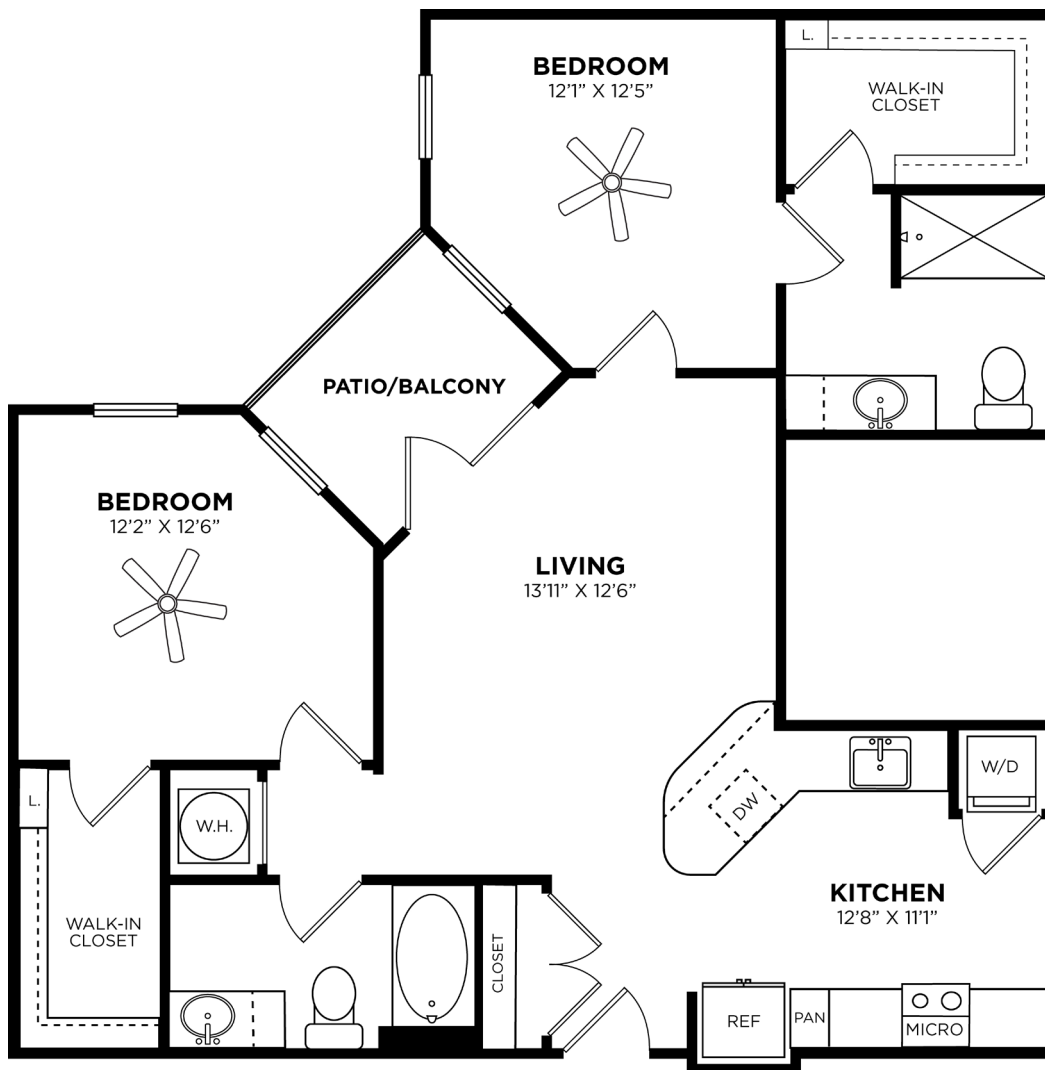

CANDLER

2 BED / 2 BATH

1030

SQ. FT.

GLENWOOD
AT GRANT PARK

860 Glenwood Avenue SE | Atlanta, GA 30316

404-795-4250 | www.glenwoodatgrantpark.com

Floorplans are artist's rendering. All dimensions are approximate. Actual product and specifications may vary in dimension or detail. Not all features are available in every apartment. Prices and availability are subject to change. Please see a representative for details.