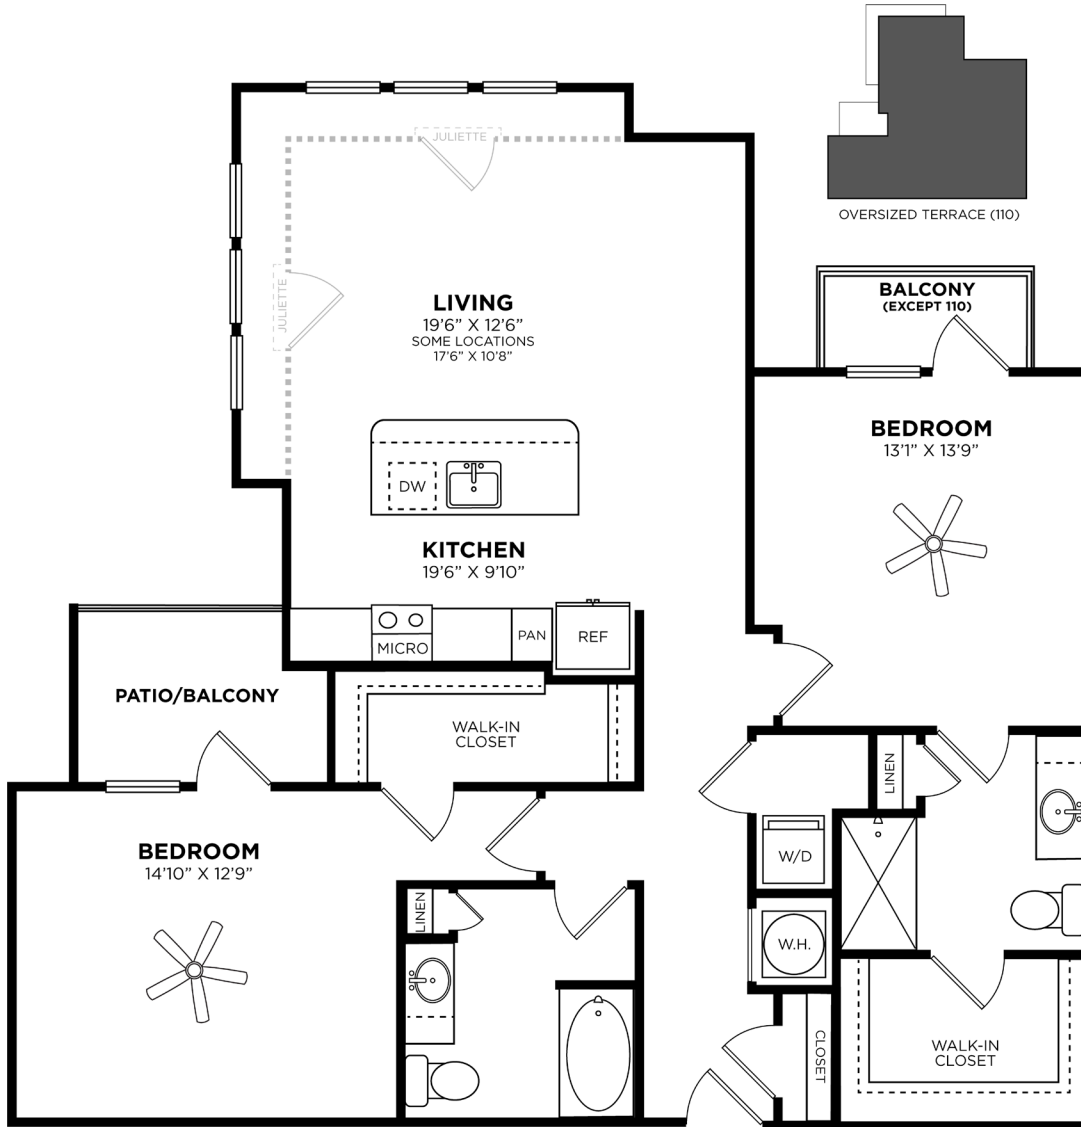

ANSLEY

2 BED / 2 BATH

1280

SQ. FT.

GLENWOOD
AT GRANT PARK

860 Glenwood Avenue SE | Atlanta, GA 30316

404-795-4250 | www.glenwoodatgrantpark.com

Floorplans are artist's rendering. All dimensions are approximate. Actual product and specifications may vary in dimension or detail. Not all features are available in every apartment. Prices and availability are subject to change. Please see a representative for details.